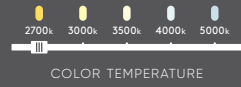

Vanity light

These modern LED vanity lights can be installed in 2 directions; horizontal or vertical based on your desired lighting layout. Let your imagination go.

DRY

ADA
COMPLIANT

Model	Size	Watts	Delivered lumens	LED lumens	CRI	Color °T	Voltage
LEDVAN003-CC-24	24"	22 W	1300 lm	1600 lm	90	2700, 3000, 3500, 4000, 5000 K	120 V
LEDVAN003-CC-32	32"	35 W	1900 lm	4000 lm	90	2700, 3000, 3500, 4000, 5000 K	120 V

Specifications

Over 50,000 hours of service life
 Warm white light output
 ADA compliant
 Superior color consistency
 Integrated dimmable driver
 Switch-selectable CCT: 2700 K/
 3000 K/3500 K/4000 K/5000 K in canopy
 Suitable for dry locations
 Refer to website for dimmer compatibility
 5-year warranty

Finish

- **BK** Black
- **CH** Chrome
- **SN** Satin Nickel

Note

Other Color °T and Finishes available, but may require MOQ's and longer lead times. Please contact your DALs representative for more information.